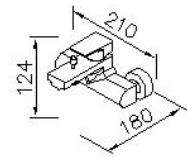

DESCRIPTION:

- 1.Universal mold design which uses common parts and increase more convenient for maintained.
- 2.Ceramic valve with CERAMTEC ceramic disc / (Germany)
- 3.Handle can be moved up to 22° to adjust water flow from closed position; hot and cold water controlled by swinging handle for 45° both right and left sides.
- 4.The available distance between two centers of wall water-outlet is 122mm to 178mm.
- 5.With R 1/2 to water supply wall outlet.
- 6.Casting material meets ISO CuZn40Pb Standard.
- 7.Handle material meets JIS 3771 Standard.
- 8.Brass with Chrome plated, meet ASTM-SC2 standard.