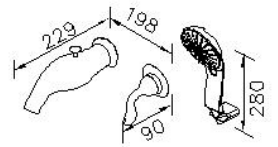

**Concealed Bath/Shower Mixer
6781-X4-81CP**

INTRODUCTION:

ETHER bathtub mixer breaks the image of traditional faucet with smooth lines and dim imagine making the bathtub mixer to be not only an appliance but also an artwork. Overall concept of ETHER Series Faucet is based on the idea of illimitable space outside of sky, and it has also been mentioned by philosophers of Greek and China Taoism. The smooth lines and dim imagine are like aurora on ether and current in deep ocean. The unique design of ETHER breaks so-called shape and brings faucet to artistic decoration level.

unit:mm

DESCRIPTION:

- 1.The smooth shape and lines could increase the gradation of vision and will protect users from any accidental injure.
- 2.Swiveling design not only maintains complete shape, but decreases accumulated filth.
- 3.Product provide the easy installation with considerate design.
- 4.Unique structure of water partition in the body could protect users from injury as operating.
- 5.Hand shower has five function to use.
- 6.With the unique design of shower holder, there will be five degrees for operating.
- 7.Shower hose with TPE flexible tube, can stand 10Kg/cm2 water pressure and 70°C heat.
- 8.Elastic shower hose can be extended from 1.5 meter to 2 meter.
- 9.Ceramic valve with CERAMTEC ceramic disc / (Germany)
- 10.Brass with Chrome plated meets ASTM-SC2 standard.