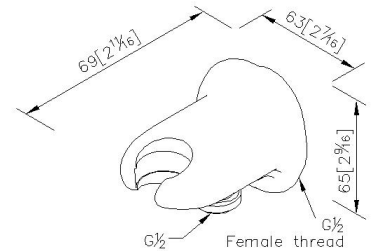

**Hand Shower Holder W/Supply Elbow
6781-DC-80CP**

INTRODUCTION:

JUSTIME Ether accessories benefit every single user with a combination of excellent quality, precise workmanship, innovation and beautiful shapes. The overall design concept is based on the idea of ether - an unlimited medium filling any and all space. Smooth lines and soft characteristics signify the aura of ether, which moves like an ever-present ocean current. The unique design of ETHER breaks with traditional, established shapes, bringing this towel bar to a new artistic level.

DESCRIPTION:

- 1.Brass of forging body meets JIS 3771 standard.
- 2.Premium metal construction for durability.
- 3.Justime finishes resist corrosion and tarnish.
- 4.Finish meets the standard of ASTM-SC2