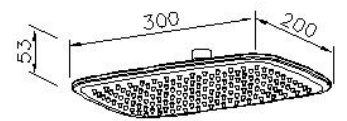

Pan 2

Showerhead

6779-AC-80CP

INTRODUCTION:

Design Team created the Pan 2 Faucets with concise style, and integrated rectangular and circular lines into the shape design to fit for different basins easily and provide users various choices. Though it has just used the most basic geometric elements, the design team also varied the faucets to be special and bring the positive benefit for bathroom.

DESCRIPTION:

1. Material: stainless steel SUS 304.
2. Both corner with R shape design to upgrade its outlooks and touch.
3. Unique shower water come out, experience comfortable feelings of showers.
4. Complement the Pan 2 collection of faucets and showers.