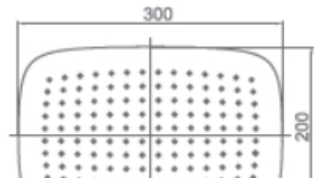

Pan 2

Showerhead

6779-AC-80CP

INTRODUCTION:

Design Team created the Pan 2 Faucets with concise style, and integrated rectangular and circular lines into the shape design to fit for different basins easily and provide users various choices. Though it has just used the most basic geometric elements, the design team also varied the faucets to be special and bring the positive benefit for bathroom.

DESCRIPTION:

1. Material: stainless steel SUS 304.
2. Both corner with R shape design to upgrade its outlooks and touch.
3. Unique shower water come out, experience comfortable feelings of showers.
4. Complement the Pan 2 collection of faucets and showers.