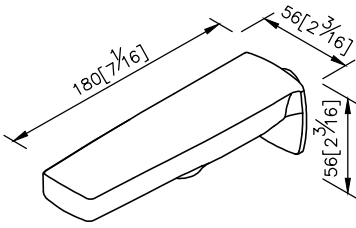

Tub Spout W/Nipple
6779-9W-81CP

1. Easy-pull diverter for changing water stream flow.
2. Premium metal body structure ensures reliability and durability.
3. JUSTIME finishes resist corrosion and tarnishing.
4. Complement the Pan 2 collection of faucets and showers.

unit: mm[inch]