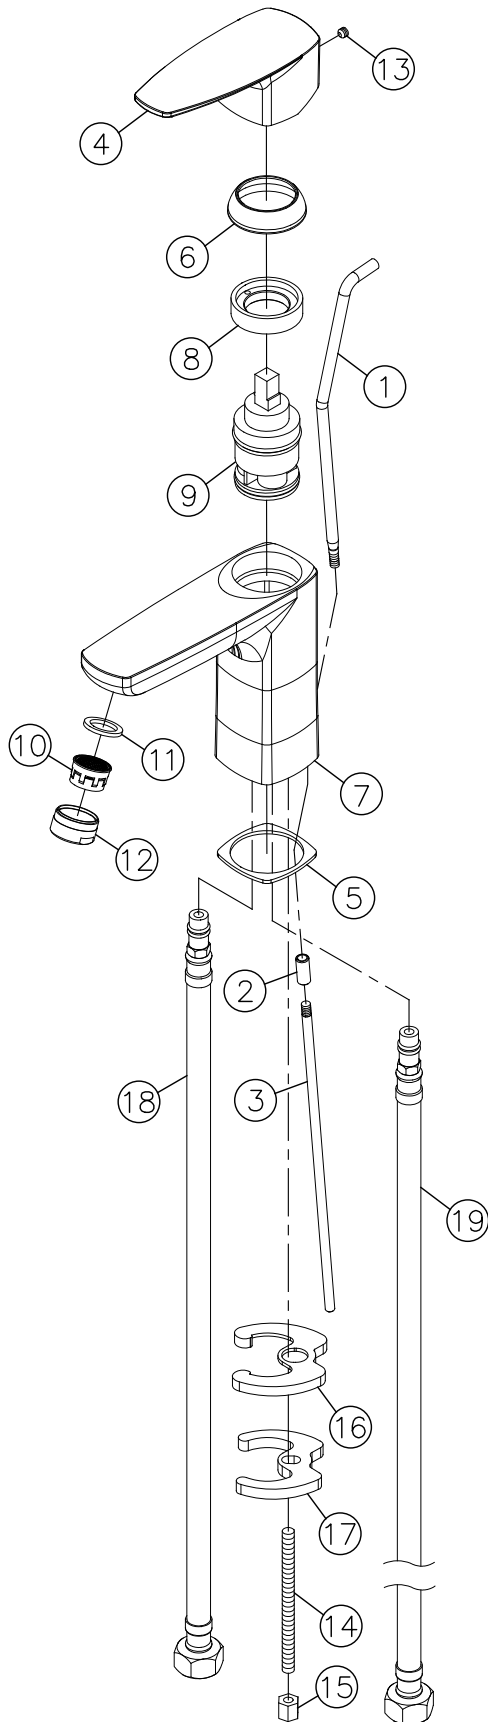

Pan 2

Basin Faucet W/Lift Rod 6779-90-81CP

NO	Part NO.	Part Name	QTY
1	0922-DW-68CP	Lift Rod	1
2	0759-PM-68CR	Connector	1
3	0874-9T-68CR	Lift Rod	1
4	0779-CA-22CP	Handle	1
5	0779-CC-7600	Adhesive Foam	1
6	0779-DK-68CP	Bonnet	1
7	0779-AA-18CP	Faucet Body	1
8	0803-9S-68CR	Threaded Shank	1
9	K035-08-7900	Ceramic Cartridge	1
10	0770-9B-7900	Aerator	1
11	0796-9C-5101	Gasket	1
12	0909-VA-68CP	Spout-Escutcheon	1
13	F026-49-5400	Set Screw	1
14	0770-EH-5400	Mounting Bolt	1
15	0796-E8-68RB	Hex Nut	1
16	F026-C7-5100	Rubber Washer	1
17	F026-C9-55CN	Mounting Bracket	1
18	S045-FM-7901	Braided Hose	1
19	S045-FM-7902	Braided Hose	1