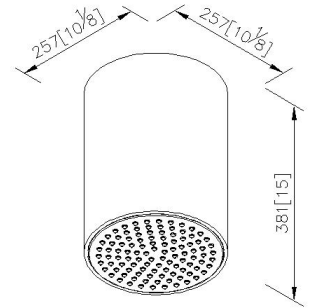

## Ceiling-Mounted Showerhead 6777-AS-80MA

### DESCRIPTION:

1. Size: diameter 257mm.
2. Anti-blocking and anti-fouling nozzle, easy to clean and easy to remove impurities by squeezing lightly.
3. Hydraulic pressure uniform structure, massage water, providing comfortable shower experience.

unit: mm[inch]