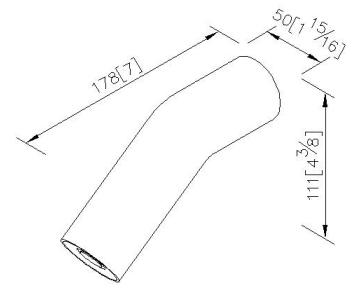

Lucky 7

Tub Spout

6777-9W-80MA

INTRODUCTION:

The seed is the fountainhead of all the creation, but not all of seeds will be lucky to sprout and then grow up, so each budding seed is the symbol of hope and happiness. The spout of "Lucky Seven" Series Faucet looks like the growing stalk and the curved shape is like the lucky numeral-7; flowing water looks like the passing petals, both of them remind us to treasure the precious water resource. "Lucky Seven" series faucet could not only decorate the living space, but also bring good luck and create hopes for people to collect happiness.

DESCRIPTION:

- 1.Brass of forging body meets JIS 3771 standard.
- 2.Justime finishes resist corrosion and tarnish.
- 3.Coordinates with other products in Lucky 7 Collection.

unit: mm[inch]

Certification:

Fixing Kits:

- 1.EVA Washer*1
- Hex Key3.0mm*1
- Adapter*1
- Material of Wall Mount Bracket: Stainless Steel (SUS 304)*1

AWARD: