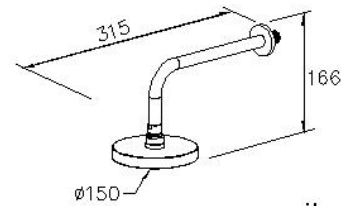

Showerhead
6771-AH-80CP

INTRODUCTION:

A comprehensive design conception brings the function and esthetics to product. The round shape appear the beauty of simplicity.
Porous and intensive outlets brings the enjoyable and comfortable shower time to user.

DESCRIPTION:

1. With R 1/2 to water supply wall outlet.
2. Brass with Chrome plated meets ASTM-SC2 standard.
3. Spout material meets JIS C2700 Standard.
4. Faceplate- Stainless Steel SUS304.

unit:mm

Certification: