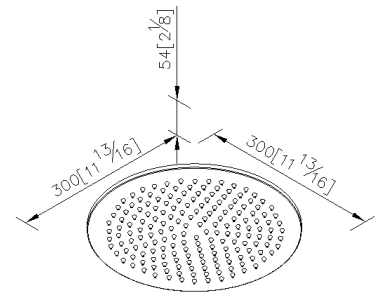

6771-A3-80CP

INTRODUCTION:

The showerhead is of round and modernized design. Users are able to adjust to the most suitable angle for shower. The nozzles are designed to prevent dirt from accumulating. The water is evenly sprayed throughout the showerhead, and the pulsating water flow provides excellent and comfortable shower experience.

DESCRIPTION:

1. Diameter: $\varnothing 300\text{mm}$
2. Material: Brass with Plated Chrome

unit:mm[inch]

Certification:

Fixing Kits:

- 1.N/A

AWARD: