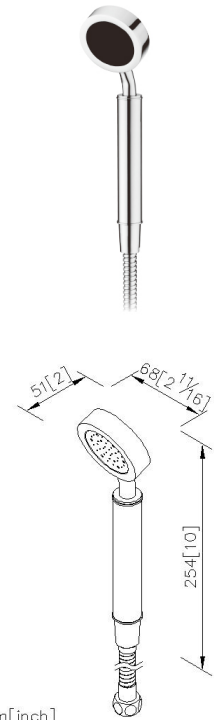

Hand Shower 6771-9S-81CP

INTRODUCTION:

Inspired by the main design conception of "Less is More," Still One used brief lines and a simple model to integrate the practicality and elegance with the concise design style. It also fits for the general kitchen arrangement- small and saving space. The product is made of lead-free brass or stainless steel, which both meet NSF Standard.

DESCRIPTION:

- 1.The head of hand shower can be opened easily by hands without tool.
- 2.Elastic shower hose can be extended from 1.5 meter to 2 meter and stand 15Kg/cm2 water pressure.
- 3.Material is Brass with Chrome plated and meets ASTM-SC2 standard.