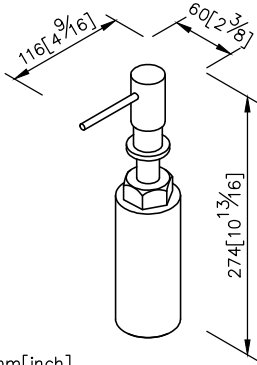

## Countertop Soap Dispenser 6771-26-80CP

1. Chrome plated Brass meets ASTM-SC2 standards.
2. Capacity is 360ml
3. Dispenser can be fixed on the same direction, it fit for public space.
4. Stainless steel ball is included in the dispenser, it pass 25,000 pressing test to prove used frequency.

unit: mm[inch]