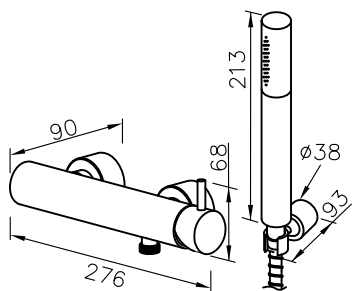

Shower Mixer W / Hand Shower & Hose & Wall Bracket

unit:mm