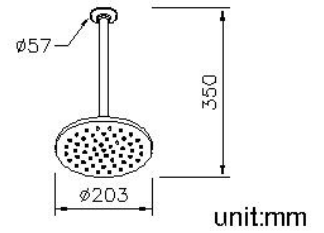

Showerhead 6768-AS-80CP

INTRODUCTION:

A comprehensive design conception brings the function and esthetics to product. The round shape appear the beauty of simplicity.

Porous and intensive outlets brings the enjoyable and comfortable shower time to user.

DESCRIPTION:

1. Porous and intensive outlets (8" with 92 holes) brings the enjoyable and comfortable shower time to user.
2. Chrome plated meets CASS4 standard (4 hours).
3. 2.5 GPM max.

Certification:

Fixing Kits: