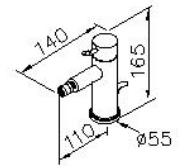

DESCRIPTION:

- 1.The special bending designed let consumers can easily turn on the handle.
- 2.Handle can be moved up to 25° to adjust water flow from closed position, hot and cold water control by swinging handle 45°.
- 3.Ceramic valve with KOREA ceramic disc.
- 4.Stainless steel braided hose with M10 x 1.0mm (Male thread connect to faucet body) and 1/2"-14NPSM (Female thread connect to water supply system).
- 5.Aerator with pivot joint for swiveling 360° and tilting 32°.
- 6.Brass with Chrome plated meets ASTM-SC2 standard.
- 7.Casting material meets ISO CuZn40Pb Standard.
- 8.Handle material meets JIS 3771 Standard.