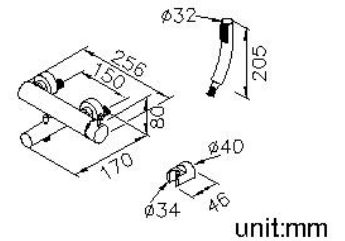

### DESCRIPTION:

- 1.The special bending designed let consumers can easily turn on the handle.
- 2.Handle can be moved up to 25° to adjust water flow from closed position, hot and cold water control by swinging handle 45°.
- 3.Ceramic valve with KOREA ceramic disc.
- 4.The available distance between two centers of wall water-outlet is 122mm to 178mm.
- 5.Elastic shower hose can be extended from 1.5 meter to 2 meter and stand 15Kg/cm2 water pressure.
- 6.With R 1/2 to water supply wall outlet.
- 7.Brass with Chrome plated meets ASTM-SC2 standard.
- 8.Casting material meets ISO CuZn40Pb Standard.
- 9.Handle material meets JIS 3771 Standard.