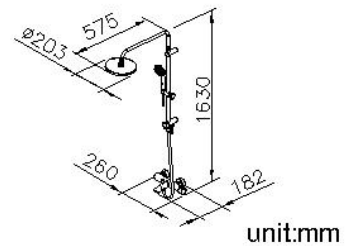

Multiple Shower Tube
6766-BR-82CP

INTRODUCTION:

6766 Sweet series inspired the shape of thumb as main idea of handle to indicate children are always the sweetest responsibility of folks. The round shape of Rainshower System display the beauty of noblesse. Rainshower System provides multiple enjoyment of ease and comfort.

DESCRIPTION:

- 1.Brass of sand-casting body meets ISO CuZn40Pb standard
- 2.Premium metal construction for durability
- 3.Justime finishes resist corrosion and tarnish
- 4.Finish meets the standard of ASTM-SC2
- 5.The faucet should be used at the water pressure from 1 to 4 kg/cm²
- 6.Elastic shower hose can be extended from 1.5 meter to 2 meter
- 7.Adjustable angle of the hand-shower bracket
- 8.The available distance between two centers of wall water-outlet is 122mm to 178mm
- 9.The swiveling shower arm could be adjusted for the different spray position within available range