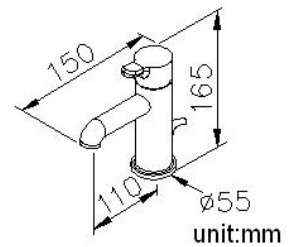

Basin Faucet
6766-90-81CP

INTRODUCTION:

Sucking thumb is a relieved behavior for baby. When parents watch the sleeping faces of babies, they always feel satisfied and consoling those are unique feelings only for parents. Inspired the shape of thumb as main idea of handle to indicate children are always the sweetest responsibility of folks.

DESCRIPTION:

- 1.Brass of casting body meets ISO CuZn40Pb standard.
- 2.Premium metal construction for durability.
- 3.Justime finishes resist corrosion and tarnish.
- 4.Finish meets the standard of ASTM-SC2.
- 5.Lift Rod can be used with drain switch.
- 6.Stainless steel braided hose with M10 x 1.0mm (Male thread connect to faucet body) and 1/2"-14NPSM (Female thread connect to water supply system).