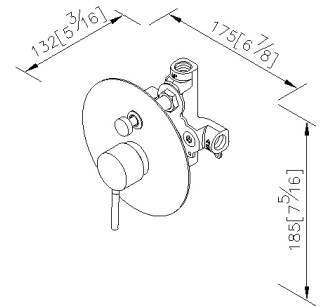

Concealed Mixer Valve W/Diverter 6765-XY-80P1

INTRODUCTION:

The simple and generous design without unnecessary lines to increase the fashion style on the showerroom. The special material of the handle has the speciality of skidproof and is easy to use.

Pressing the switch can adjust the outlet function. The special design check valve can prevent cross-flow to reassure the users. The Single-Handle Concealed Valve not only save space in the shower-room but also increase aesthetic feeling to environment.

DESCRIPTION:

- 1.Brass of casting body meets ISO CuZn40Pb standard.
- 2.Premium metal construction for durability.
- 3.Justime finishes resist corrosion and tarnish.
- 4.Finish meets the standard of ASTM-SC2.
- 5.The burying depth of embedded body is between 2"(6cm)Min~3"(7.6cm)Max from the finished wall.
- 6.With replaceable check valve both behind hot and cold water 1/2" inlet. The valve can prevent counterflow, and make a high-level safety.

unit:mm[inch]

Certification:

Fixing Kits:

- SUS 304 Stainless Steel Screws*1
- Hex Key 2.0mm*1
- Hex Key 2.5mm*1
- Set Screw*1
- Key Tool*1

AWARD: