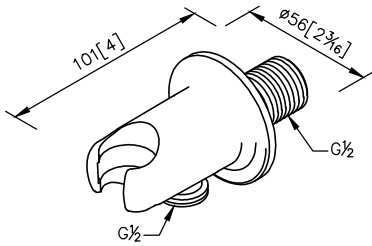

**Hand Shower Holder W/Supply Elbow**  
**6765-DC-81CP**

- 1.Brass of forging body meets JIS 3771 standard.
- 2.Premium metal construction for durability.
- 3.Justime finishes resist corrosion and tarnish.
- 4.Finish meets the standard of ASTM-SC2.
- 5.Thread: G 1/2.

unit: mm[inch]