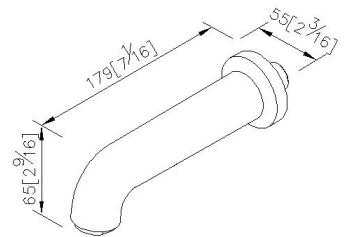

Tub Spout W/ Pipe Nipple
6765-9W-81CP

INTRODUCTION:

The simple and generous design without unnecessary lines not only increase the fashion style but also increase aesthetic feeling to environment.

DESCRIPTION:

- 1.Brass of forging body meets JIS 3604 standard.
- 2.Premium metal construction for durability.
- 3.Justime finishes resist corrosion and tarnish.
- 4.Finish meets the standard of ASTM-SC2.
- 5.Easy-pull diverter for changing water stream flow.
- 6.Thread: G 1/2.

unit: mm[inch]

Certificaion:

Fixing Kits:

- 1.Hex Key 1/8" *1
Set Screw*1

AWARD: