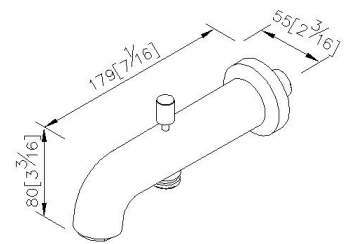

Tub Spout W/Diverter & Pipe Nipple  
6765-9V-81CP

**INTRODUCTION:**

The simple and generous design without unnecessary lines not only increase the fashion style but also increase aesthetic feeling to environment.

**DESCRIPTION:**

- 1.Brass of forging body meets JIS 3604 standard.
- 2.Premium metal construction for durability.
- 3.Justime finishes resist corrosion and tarnish.
- 4.Finish meets the standard of ASTM-SC2.
- 5.Easy-pull diverter for changing water stream flow.
- 6.Thread: G 1/2.

unit: mm[inch]

**Certificaion:**

**Fixing Kits:**

- 1.Hex Key 1/8" \*1  
Set Screw\*1

**AWARD:**