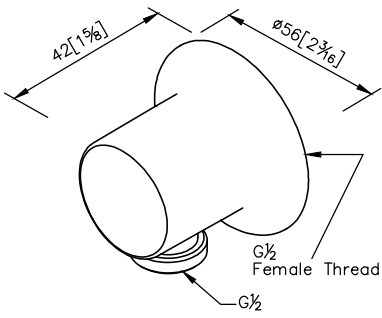

Supply Elbow
6757-AD-80CP

1. Brass of forging body meets JIS 3771 standard.
2. Premium metal construction for durability.
3. Justime finishes resist corrosion and tarnish.
4. Finish meets the standard of ASTM-SC2.

unit: mm[inch]