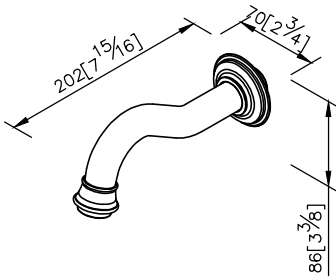

Sensor Basin Faucet (Cold Only)(DC)
6703-S5-80CP

- 1.Brass of casting body meets ISO CuZn40Pb standard.
- 2.Premium metal construction for durability.
- 3.Justime finishes resist corrosion and tarnish.
- 4.Finish meets the standard of ASTM-SC2.
- 5.Aerator with removable flow restrictor (2.2 GPM max.), end-user can take off it for larger water flow if necessary.
- 6.Coordinates with other products in Classik collection.

unit: mm[inch]