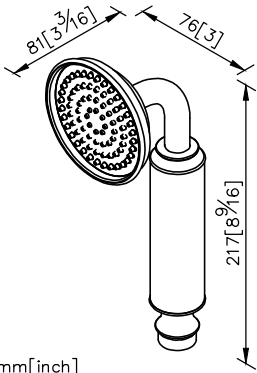

Hand Shower
6703-9S-80CP

- 1.Brass of forging body meets JIS 3604 standard.
- 2.Premium metal construction for durability.
- 3.Justime finishes resist corrosion and tarnish.
- 4.Finish meets the standard of ASTM-SC2.
- 5.The material of lever is SUS 304 with coating to create different sense of sight and increase the safety of using.
- 6.Coordinates with other products in Classik collection.

unit: mm[inch]