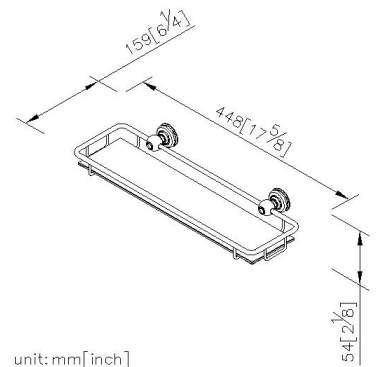

Shelf With Rail 6703-71-80CP

INTRODUCTION:

Create a sophisticated look with the Classik collection. Inspired by timeless & classic concepts, Classik allows you to coordinate faucets, showers and finishes to explore your own design ideas. This shelf, equipped with rail, combines vintage design with quality craftsmanship to enhance the beauty in your bathing space.

DESCRIPTION:

- 1.Brass of forging body meets JIS 3604 standard
- 2.Premium metal construction for durability
- 3.Justime finishes resist corrosion and tarnish
- 4.Finish meets the standard of ASTM-SC2
- 5.Correctly installed product's loading is 2 kg f
- 6.Tempered glass((5*105*430mm)
- 7.Coordinates with other products in Classik collection