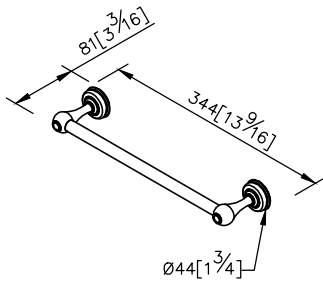

Towel Bar
6703-11-80CP

- 1.Brass of forging body meets JIS 3771 standard
- 2.Premium metal construction for durability
- 3.Justime finishes resist corrosion and tarnish
- 4.Finish meets the standard of ASTM-SC2
- 5.Maximum loading of 4kg f
- 6.Equipped with stainless steel screws for secure installation
- 7.Coordinates with other products in Classik collection

unit: mm[inch]