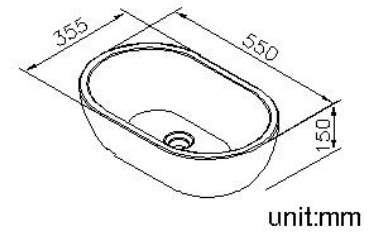

**Ceramic Basin**  
**6510-M4-8000**

**INTRODUCTION:**

The simple design of the basin on deck set up with our Justime faucet is the necessary in your lavatory space. Ceramic material is easy to clean so it could lighter your cleaning work.

**DESCRIPTION:**

1. Size: 550\*355\*150mm

**Certificaion:**

**Fixing Kits:**

1.N/A

**AWARD:**