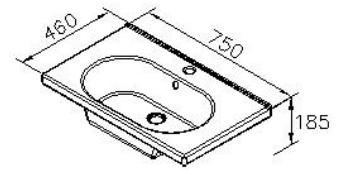

6510-M1-8000

INTRODUCTION:

The simple design of the basin on deck set up with our Justime faucet is the necessary in your lavatory space. Ceramic material is easy to clean so it could lighter your cleaning work. The overflow design will avoid the problems of overflowing.

DESCRIPTION:

1.Size: 750*460*190mm

unit:mm

Certificaion:

Fixing Kits:

1.N/A

AWARD: