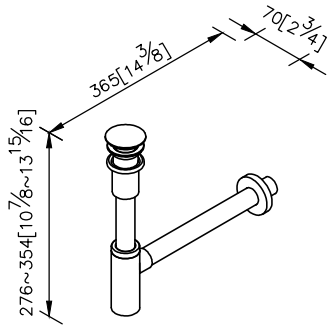

**Push-Button Drain**  
6502-N3-81CP

- 1.Brass of forging body meets JIS 3771 standard.
- 2.Premium metal construction for durability.
- 3.Justime finishes resist corrosion and tarnish.
- 4.Finish meets the standard of ASTM-SC2.
- 5.Material of brass tube meets JIS C2700 standard.

unit: mm[inch]