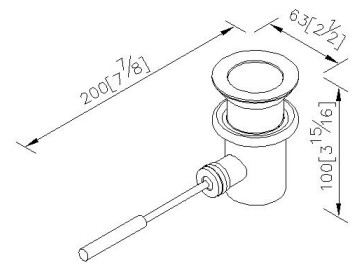

#### INTRODUCTION:

Just need to press the drain handle slightly and the drain will cover the tube. So that you could avoid the insects from the tube. The hole item is made by brass, it is easy to install and clean.

unit: mm[inch]