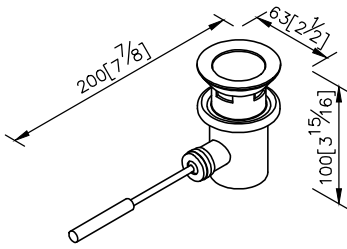

Hand-Drive Pop-Up Drain
6502-DP-82CP

1. Brass of forging body meets JIS 3771 standard.
2. Premium metal construction for durability.
3. Justime finishes resist corrosion and tarnish.
4. Finish meets the standard of ASTM-SC2.

unit: mm[inch]