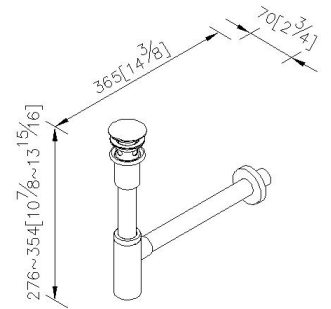

DESCRIPTION:

- 1.Brass of forging body meets JIS 3771 standard.
- 2.Premium metal construction for durability.
- 3.Justime finishes resist corrosion and tarnish.
- 4.Finish meets the standard of ASTM-SC2.
- 5.Material of brass tube meets JIS C2700 standard.