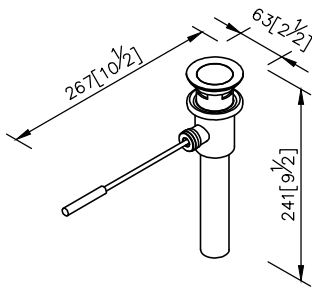

**Pop-Up Drain**  
**6502-A2-80CP**

1. Brass of forging body meets JIS 3771 standard
2. Premium metal construction for durability
3. Justime finishes resist corrosion and tarnish
4. Finish meets the standard of ASTM-SC2

unit: mm[inch]