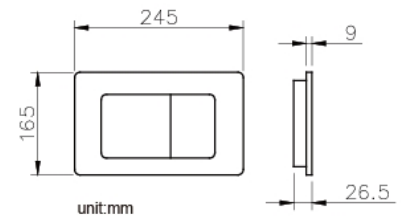

**Concealed Cistern
Key Panel (Gold)
6373-K1-80PK**

INTRODUCTION:

The simple and generous design without unnecessary lines increases the fashion style in the washroom.

DESCRIPTION:

1. Dual Flush
2. Contemporary design
3. Compatible with any style wall hung toilet
4. Size: 245 x 165 mm
5. Color: Gold