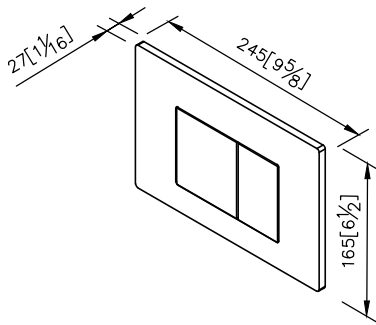

Key Panel 6373-K1-80CP

- 1. Dual Flush
- 2. Contemporary design
- 3. Compatible with any style wall hung toilet
- 4. Size: 245 x 165 mm
- 5. Color: Chrome

unit: mm[inch]