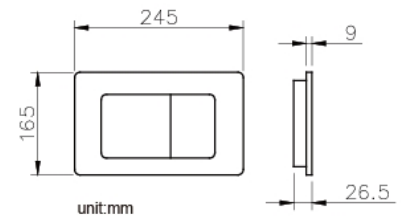

Concealed Cistern
Key Panel (Polish Chrome)
6373-K1-80CP

INTRODUCTION:

The simple and generous design without unnecessary lines increases the fashion style in the washroom.

DESCRIPTION:

1. Dual Flush
2. Contemporary design
3. Compatible with any style wall hung toilet
4. Size: 245 x 165 mm
5. Color: Chrome