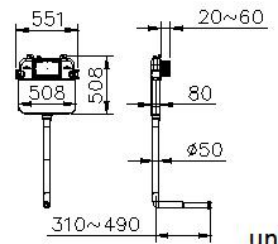

6373-03-8000

INTRODUCTION:

The simple and generous design without unnecessary lines saves up space in the washroom.

DESCRIPTION:

1. Volume: 3L-6L/ 3L-4.5L

unit:mm

Certification:

Fixing Kits: