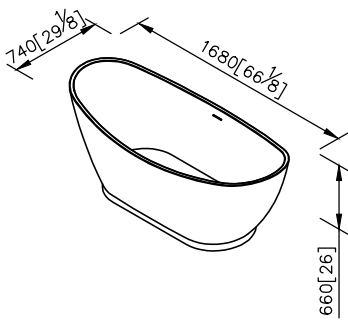

Bathtub
6361-B2-8000

- 1.The inner 32 degrees tilt of Mark Artificial Bathtub provides the most comfortable lying posture for users to enjoy a relaxing bath time.
- 2.Size: 1680*740*660mm.

unit: mm[inch]