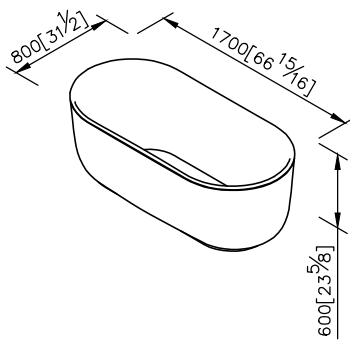

**Bathtub**  
**6360-D2-8700**

- 1.The inner 32 degrees tilt of Mark Artificial Bathtub provides the most comfortable lying posture for users to enjoy a relaxing bath time.
- 2.Capacity: 300L.

unit: mm[inch]