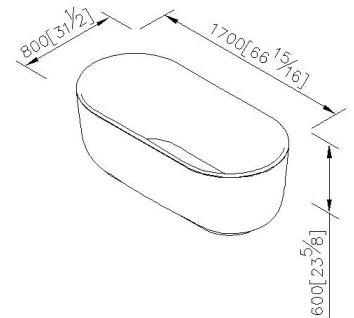

6360-D2-8700

INTRODUCTION:

The material could against the corrosion of kinds of dirt, it is easy to clean with wet cloth and few diluted alkaline cleaner.

DESCRIPTION:

- 1.The inner 32 degrees tilt of Mark Artificial Bathtub provides the most comfortable lying posture for users to enjoy a relaxing bath time.
- 2.Capacity: 300L.

unit:mm[inch]

Certificaion:

Fixing Kits:

- 1.N/A

AWARD: