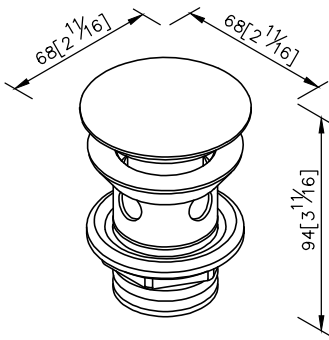

**Push-Button Drain With Overflow
6242-CA-82CP**

1. Material of forging body meets JIS 3771 standard.
2. Premium metal construction for durability.
3. Justime finishes resist corrosion and tarnish.
4. Finish meets the standard of ASTM-SC2.

unit: mm[inch]