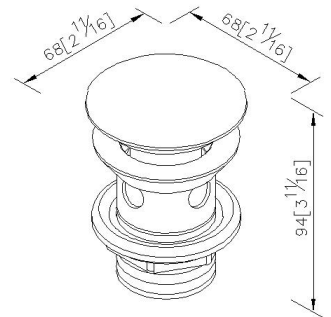

Push-Button Drain With Overflow 6242-CA-82CP

INTRODUCTION:

Push-Button drain could help you with forgetting putting the traditional style drain. Just need to press the drain slightly and the drain will cover the tube. So that you could avoid the insects from the tube. The hole item is made by brass, it is easy to install and clean.

DESCRIPTION:

1. Material of forging body meets JIS 3771 standard.
2. Premium metal construction for durability.
3. Justime finishes resist corrosion and tarnish.
4. Finish meets the standard of ASTM-SC2.

unit: mm[inch]

Certification:

Fixing Kits:

1. N/A

AWARD: