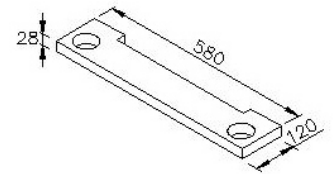

Bathroom Furniture
6134-7A-8002

INTRODUCTION:

The shelf has done the water-proof black coating, should not worry about the water splashing. The shelf could use with our square-long mirror. And the holes on the sides could place the tumbler and the soap dish.

DESCRIPTION:

1. Material: Sepetir
2. Water-proof black coating
3. N.W.: 2.3 kg

unit:mm

Certificaion:

Fixing Kits:

- 1.

AWARD: