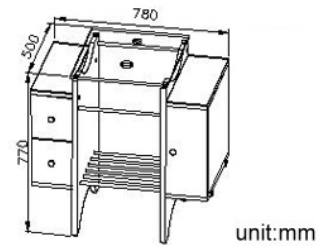

### DESCRIPTION:

1. Material : Beech MDF / Brass with chrome-plated
2. Water-proof coating
3. N.W.: 24.0 kg
4. Deck :Frosted Tempered glass 424(L)x490(W)x12 (mm)
5. With towel bar and wood cabinet