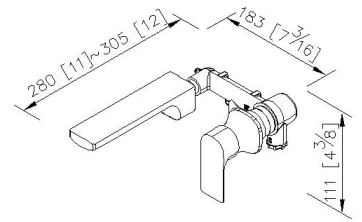

Wall-Mounted Basin Mixer 5790-X2-80CP

INTRODUCTION:

As the ancient Chinese proverb said, square implies honest, round implies intelligent and the combination of both means wisdom. This great wisdom is the accumulation of Chinese culture for thousands of years, the principal of behaviors and embodiment of Eastern philosophy. Square and round of Arch 2 Basin Faucet present on the spout and handles design to display the perfect interpretation of ancient wisdom and modern style. Handles have been designed with straight and curved lines which created the unsymmetrical vision to catch people's eyes, moreover, designer symmetrically arrange two handles on both.

DESCRIPTION:

- 1.Brass meets JIS 3771 standard.
- 2.Premium metal construction for durability.
- 3.Justime finishes resist corrosion and tarnish.
- 4.Finish meets the standard of ASTM-SC2.
- 5.Use lead-free copper material.
- 6.Thread: G 1/2.
- 7.Coordinates with other products in Arch 2 collection.

unit:mm[inch]

Certification:

Fixing Kits:

- 1.Hex Key2.5mm*1
Set Screw*1

AWARD: