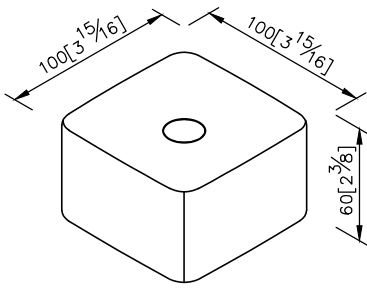

Freestanding Soap Dish
0909-X0-4100

1. Porcelain soap dish
2. Coordinates with other products in MARK collection

unit: mm[inch]