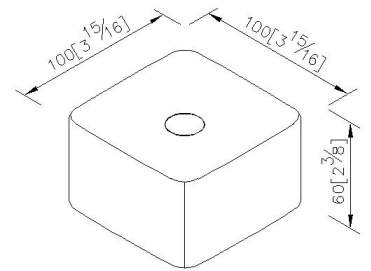

Freestanding Soap Dish
0909-X0-4100

INTRODUCTION:

Add this Porcelain soap dish into your bathroom interior to make it brighter and neat.

DESCRIPTION:

- 1.Porcelain soap dish
- 2.Coordinates with other products in MARK collection