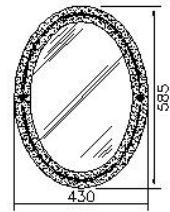

Mirror
0841-E1-7900

INTRODUCTION:

Simple and elegant design of base brings the fashion into the bathroom space. This series present the artistic tension and show more marvelous beauty.

unit:mm

DESCRIPTION:

- 1.Mirror (585*430*5mm)
- 2.Explosion-proof film (made in Germany) over the entire back
- 3.With screw bag

Certificaion:

Fixing Kits:

- 1.

AWARD: