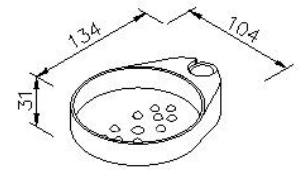

Simple

Soap Dish 0759-T9-7500

INTRODUCTION:

As simplicity as main design concept, it shows the exquisite savor with the clear line.

DESCRIPTION:

- 1.Material: AS plastic
- 2.Applicable pipe diameter in 19mm

unit:mm

Certification:

Fixing Kits:

- 1.N/A

AWARD: